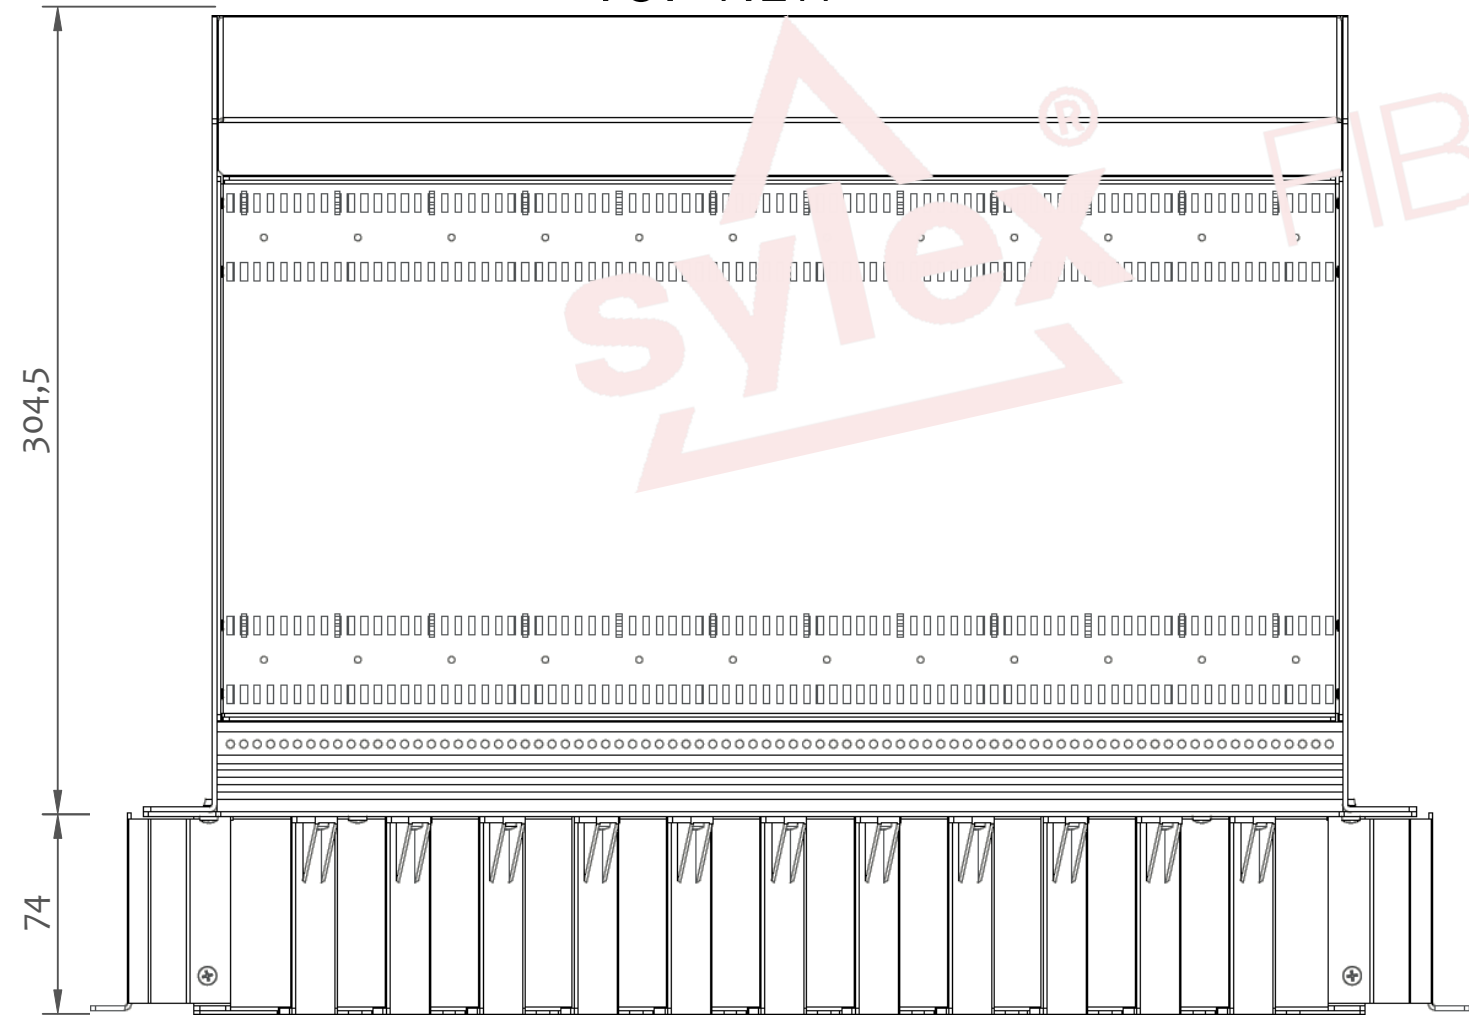

2

1

FRONT VIEW

ISOMETRIC VIEW

BACK SIDE OF 4U CARRIER IS CLOSED

TOP VIEW

SYLEX FIBER OPTICS

REVISION-DATE: A - 11.06.2021	CHANGE:	DRAWN BY, DATE: P. Gaspar 2021/06/11	TITLE: 4U 19" WENDY vertical module carrier - Closed		
NEW DRAWING		CHECKED BY, DATE: L.Miskerik 2021/06/11			
REVISION-DATE:	CHANGE:	APPROVED BY, DATE: Matus/Smelh. 2021/06/11	PRODUCT SPECIFICATION: -	DIMENSIONS IN MM UNLESS SPECIFIED	SCALE: NO SCALE
REVISION-DATE:	CHANGE:	PRODUCT NUMBER: W4HC-V12-ALM	DRAWING NUMBER: 1-W-4155_1_A	SHEET NO. 1 of 1	
		THIS DRAWING CONTAINS INFORMATION THAT IS PROPRIETARY TO SYLEX s.r.o AND ANY USE WITHOUT PRIOR WRITTEN PERMISSION IS PROHIBITED			SIZE A3