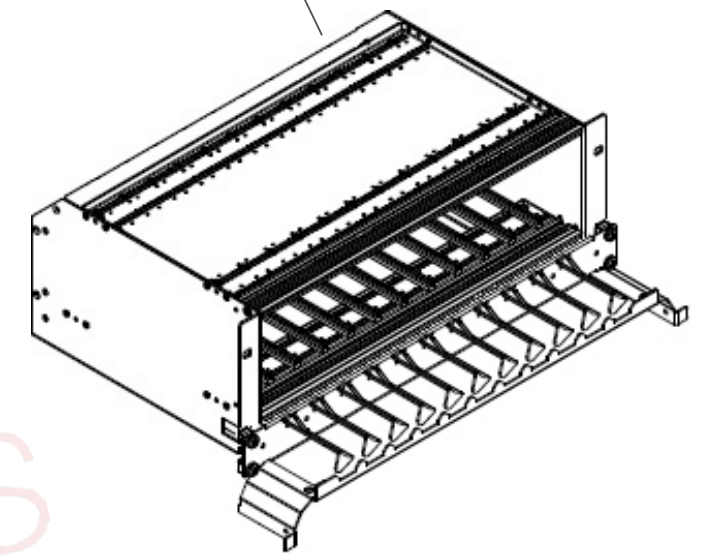

2

1

FRONT VIEW

ISOMETRIC VIEW

BACK SIDE OF 4U CARRIER IS CLOSED

TOP VIEW

SYLEX FIBER OPTICS

REVISION-DATE: A - 11.06.2021	CHANGE:	DRAWN BY, DATE: P. Gaspar 2021/06/11	TITLE: 4U 19" WENDY vertical module carrier - Closed		
NEW DRAWING		CHECKED BY, DATE: L.Miskerik 2021/06/11			
REVISION-DATE:	CHANGE:	APPROVED BY, DATE: Matus/Smelh. 2021/06/11	PRODUCT SPECIFICATION: -	DIMENSIONS IN MM UNLESS SPECIFIED	SCALE: NO SCALE
REVISION-DATE:	CHANGE:	PRODUCT NUMBER: W4HC-V12-ALM	DRAWING NUMBER: 1-W-4155_1_A	SHEET NO. 1 of 1	
		THIS DRAWING CONTAINS INFORMATION THAT IS PROPRIETARY TO SYLEX s.r.o AND ANY USE WITHOUT PRIOR WRITTEN PERMISSION IS PROHIBITED			SIZE A3