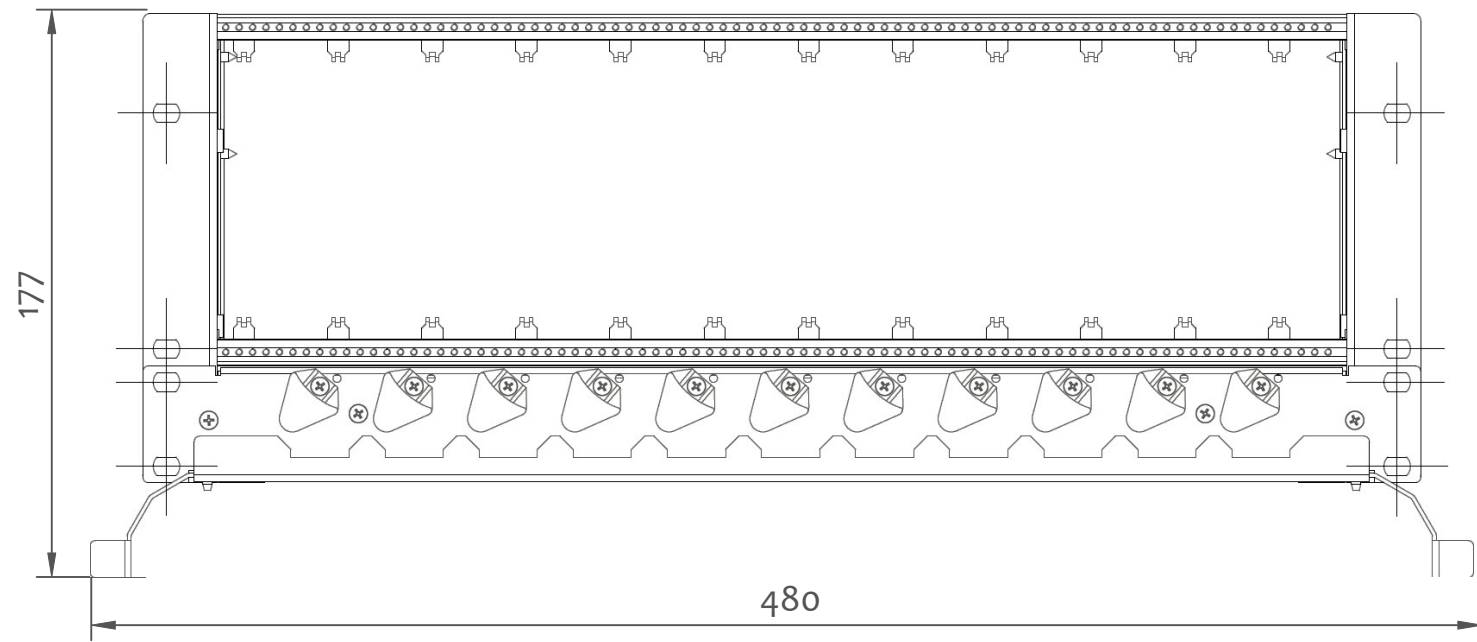

2

1

FRONT VIEW

ISOMETRIC VIEW

BACK SIDE OF 4U CARRIER IS CLOSED

TOP VIEW

SYLEX FIBER OPTICS

REVISION-DATE: A - 11.06.2021	CHANGE:	DRAWN BY, DATE: P. Gaspar 2021/06/11	TITLE: 4U 19" WENDY vertical module carrier - Closed		
NEW DRAWING		CHECKED BY, DATE: L.Miskerik 2021/06/11			
REVISION-DATE:	CHANGE:	APPROVED BY, DATE: Matus/Smelh. 2021/06/11	PRODUCT SPECIFICATION: -	DIMENSIONS IN MM UNLESS SPECIFIED	SCALE: NO SCALE
REVISION-DATE:	CHANGE:	PRODUCT NUMBER: W4HC-V12-ALM	DRAWING NUMBER: 1-W-4155_1_A	SHEET NO. 1 of 1	
		THIS DRAWING CONTAINS INFORMATION THAT IS PROPRIETARY TO SYLEX s.r.o AND ANY USE WITHOUT PRIOR WRITTEN PERMISSION IS PROHIBITED			SIZE A3