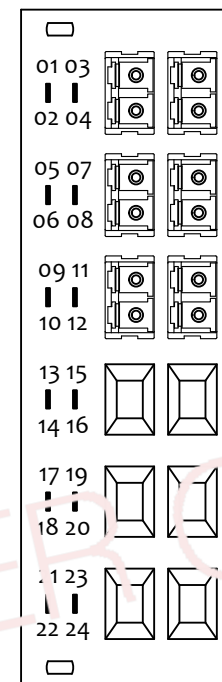

FRONT PANEL

BLIND
13 - 24

ADAPTERS COLOUR

MODE	LCD
OS2	BLUE
OS2-APC	GREEN
OM3	AQUA
OM4	MAGENTA
OM5	LIME

ORDERING CODE

W12X-XDX-ALM

L LC/PC, A LC/APC (pigtail)

9 OS2, 3 OM3, 4 OM4, 5 OM5

W WENDY

NOTES:

- 1 - OM3, OM4, OM5: IL<0.25dB , RL>30dB , 850nm & 1300nm
OS2 - IL<0.25dB, LC/APC - RL>60dB, 1310nm & 1550nm
LC/UPC - RL>50dB, 1310nm & 1550nm

IL CONNECTOR VALUE ACCORDING IEC 61300-3-4 method B
 RL CONNECTOR VALUE ACCORDING IEC 61300-3-6
 END FACE GEOMETRY ACCORDING TO TELCORDIA GR-326

- 2 - SYLEX-SX-O LABEL ON PRODUCT PACKAGING AND MASTER CARDBOARD BOX
- 3 - CUMULATIVE TEST REPORT OF MEASURED IL AND RL VALUES SENT ON DEMAND IN ELECTRONIC FORM

REVISION-DATE: A - 11.06.2021	CHANGE:	DRAWN BY, DATE: P. Gaspar 2021/06/11	TITLE: 6xLC DUPLEX SPLICE MODULE FULLY LOADED		
NEW DRAWING		CHECKED BY, DATE: L.Miskerik 2021/06/11			
REVISION-DATE:	CHANGE:	APPROVED BY, DATE: Matus/Smelh. 2021/06/11	PRODUCT SPECIFICATION: -	DIMENSIONS IN MM UNLESS SPECIFIED	SCALE: NO SCALE
REVISION-DATE:	CHANGE:	PRODUCT NUMBER: W12X-XDX-ALM	DRAWING NUMBER: 1-W-4150_1_A	SHEET NO. 1 of 1	
		A	THIS DRAWING CONTAINS INFORMATION THAT IS PROPRIETARY TO SYLEX s.r.o AND ANY USE WITHOUT PRIOR WRITTEN PERMISSION IS PROHIBITED		
				SIZE A3	