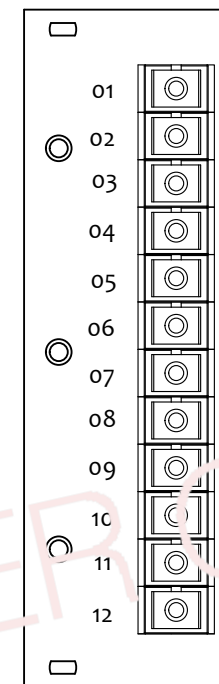

FRONT PANEL

ADAPTERS COLOUR

MODE	SC
OS2	BLUE
OS2-APC	GREEN
OM3	AQUA
OM4	MAGENTA
OM5	LIME

ORDERING CODE

W12X-XSX-ALM

S SC/PC, B SC/APC (pigtail)

9 OS2, 3 OM3, 4 OM4, 5 OM5

W WENDY

NOTES:

- 1 - OM3, OM4, OM5: IL<0.25dB , RL>30dB , 850nm & 1300nm
OS2 - IL<0.25dB, SC/APC - RL>60dB, 1310nm & 1550nm
SC/UPC - RL>50dB, 1310nm & 1550nm

IL CONNECTOR VALUE ACCORDING IEC 61300-3-4 method B
RL CONNECTOR VALUE ACCORDING IEC 61300-3-6
END FACE GEOMETRY ACCORDING TO TELCORDIA GR-326

- 2 - SYLEX-SX-O LABEL ON PRODUCT PACKAGING AND MASTER CARDBOARD BOX
- 3 - CUMULATIVE TEST REPORT OF MEASURED IL AND RL VALUES SENT ON DEMAND IN ELECTRONIC FORM

REVISION-DATE: A - 11.06.2021	CHANGE:	DRAWN BY, DATE: P. Gaspar 2021/06/11	TITLE: 12xSC SIMPLEX SPLICE MODULE FULLY LOADED		
NEW DRAWING		CHECKED BY, DATE: L.Miskerik 2021/06/11			
REVISION-DATE:	CHANGE:	APPROVED BY, DATE: Matus/Smelh. 2021/06/11	PRODUCT SPECIFICATION: -	DIMENSIONS IN MM UNLESS SPECIFIED	SCALE: NO SCALE
REVISION-DATE:	CHANGE:	PRODUCT NUMBER: W12X-XSX-ALM	DRAWING NUMBER: 1-W-4149_1_A	SHEET NO. 1 of 1	
		THIS DRAWING CONTAINS INFORMATION THAT IS PROPRIETARY TO SYLEX s.r.o AND ANY USE WITHOUT PRIOR WRITTEN PERMISSION IS PROHIBITED			SIZE A3