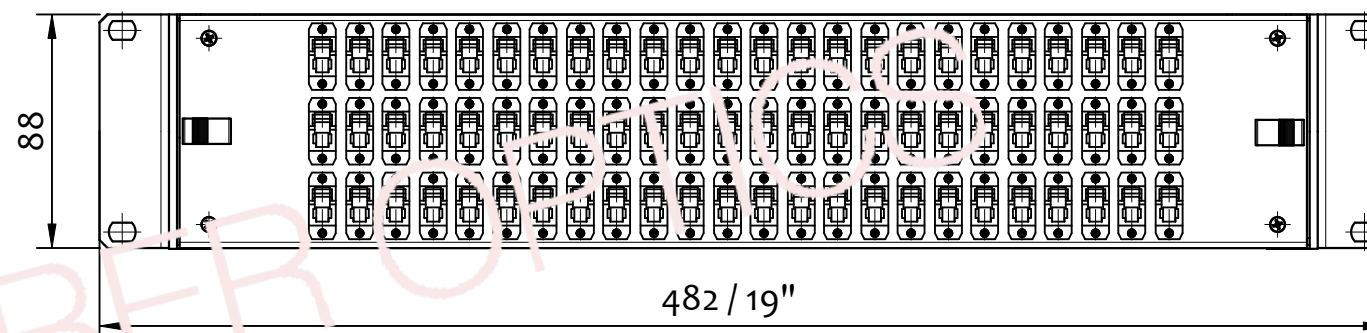

ODF BOX - ISOMETRIC VIEW  
(illustration purpose only)

48x E2000 (FRONT VIEW)

72x E2000 (FRONT VIEW)

ORDERING CODE

OXXG-CX1-GR2

- G green [adapter color]
- 48 48F, 72 72F
- O ODF

REVISION-DATE: A - 18.03.2021	CHANGE:	DRAWN BY, DATE: M.Ruzbrsky 2021/03/18	TITLE: E2000 PATCHPANEL 2U WITH ADAPTERS		
New drawing		CHECKED BY, DATE: L.Miskerik 2021/03/18			
REVISION-DATE:	CHANGE:	APPROVED BY, DATE: Matus/Smelh. 2021/03/18	PRODUCT SPECIFICATION: -	DIMENSIONS IN MM UNLESS SPECIFIED	SCALE: NO SCALE
REVISION-DATE: X - DD.MM.YYYY	CHANGE:	PRODUCT NUMBER: OXXX-XXX-XXX	DRAWING NUMBER: 1-W-8363_2_A	SHEET NO. 1 of 1	
			THIS DRAWING CONTAINS INFORMATION THAT IS PROPRIETARY TO SYLEX s.r.o AND ANY USE WITHOUT PRIOR WRITTEN PERMISSION IS PROHIBITED		
A			SIZE A3		