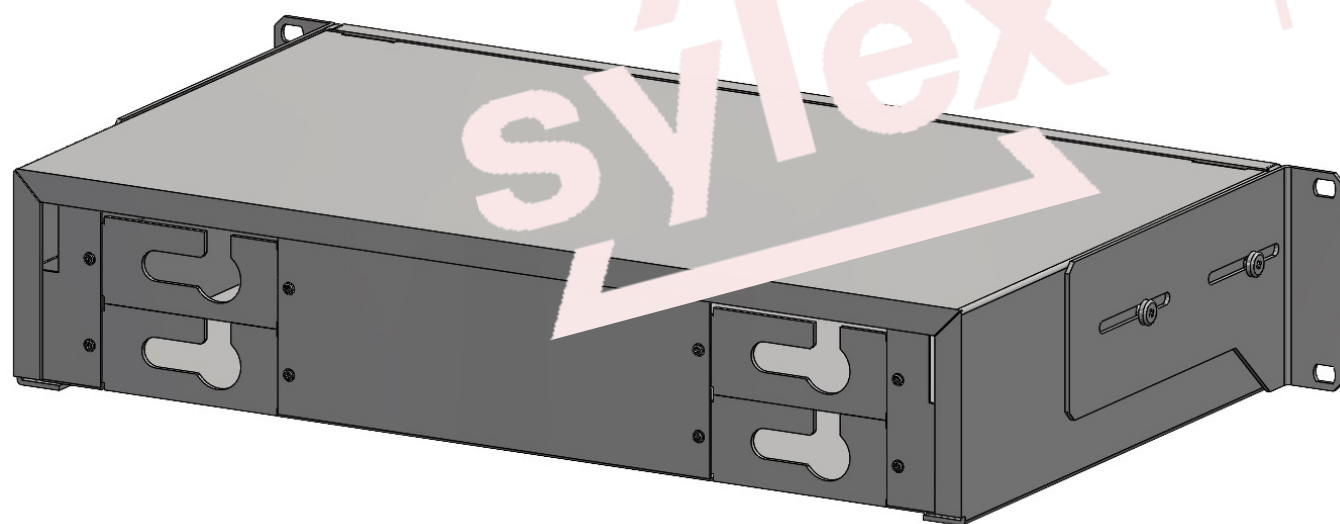

ODF BOX - ISOMETRIC VIEW  
(illustration purpose only)

48x E2000 (FRONT VIEW)

72x E2000 (FRONT VIEW)

ORDERING CODE

OXXG-CX1-GR2

- G green [adapter color]
- 48 48F, 72 72F
- O ODF

REVISION-DATE: A - 18.03.2021	CHANGE:	DRAWN BY, DATE: M.Ruzbrsky 2021/03/18	TITLE: E2000 PATCHPANEL 2U WITH ADAPTERS		
New drawing		CHECKED BY, DATE: L.Miskerik 2021/03/18			
REVISION-DATE:	CHANGE:	APPROVED BY, DATE: Matus/Smelh. 2021/03/18	PRODUCT SPECIFICATION: -	DIMENSIONS IN MM UNLESS SPECIFIED	SCALE: NO SCALE
REVISION-DATE: X - DD.MM.YYYY	CHANGE:	PRODUCT NUMBER: OXXX-XXX-XXX	DRAWING NUMBER: 1-W-8363_2_A	SHEET NO. 1 of 1	
			THIS DRAWING CONTAINS INFORMATION THAT IS PROPRIETARY TO SYLEX s.r.o AND ANY USE WITHOUT PRIOR WRITTEN PERMISSION IS PROHIBITED		
A			SIZE A3		