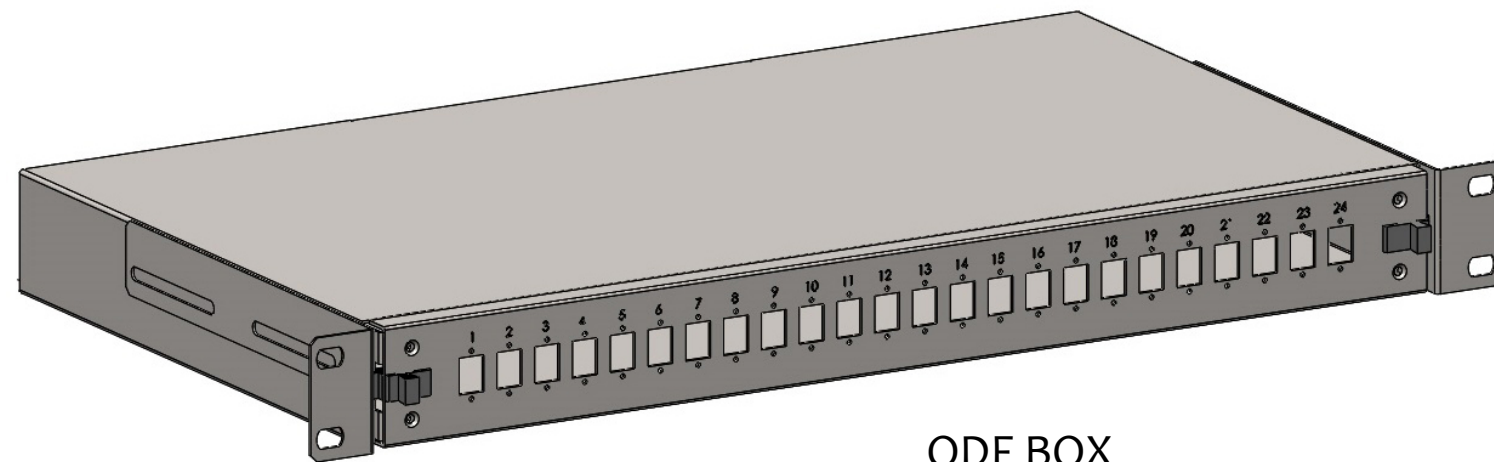

ODF BOX
ISOMETRIC VIEW

ODF BOX
ISOMETRIC VIEW

sylex®
FIBER OPTICS

ORDERING CODE

OXXX-SXX-XXX

- O** GRY grey body, **BLK** black body
 - S** 1 SX adapter, **2** DX adapter
 - X** SC/LCD/SCD/LCQ [cut out] *
 - 12** 12F, **24** 24F, **48** 48F, **72** 72F
 - 0** ODF
- * OTHER TYPES ON REQUEST

REVISION-DATE: A - 24.10.2019	CHANGE:	DRAWN BY, DATE: M.Ruzbrsky 2019/10/24	TITLE: LC PATCHPANEL 1U EMPTY		
New drawing		CHECKED BY, DATE: Pavlov/Matúš 2019/10/24			
REVISION-DATE:	CHANGE:	APPROVED BY, DATE: I.Brestovanská 2019/10/24	PRODUCT SPECIFICATION: -	DIMENSIONS IN MM UNLESS SPECIFIED	SCALE: NO SCALE
REVISION-DATE: X - DD.MM.YYYY	CHANGE:		PRODUCT NUMBER: OXXX-XXX-XXX	DRAWING NUMBER: 1-S-2987_3_A	SHEET NO. 1 of 1
		A	THIS DRAWING CONTAINS INFORMATION THAT IS PROPRIETARY TO SYLEX s.r.o AND ANY USE WITHOUT PRIOR WRITTEN PERMISSION IS PROHIBITED		
				SIZE A3	