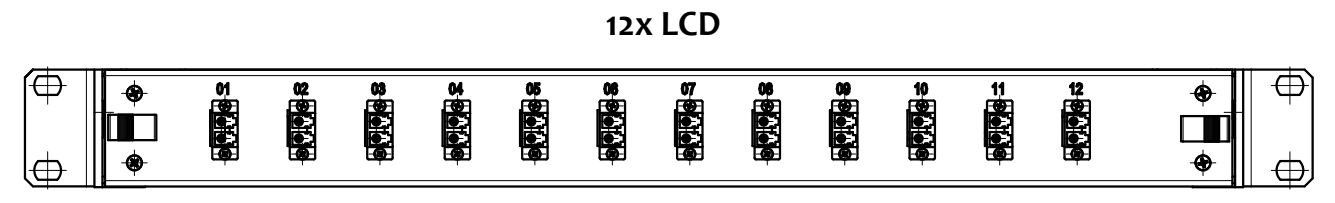

ODF BOX  
ISOMETRIC VIEW

ODF BOX  
ISOMETRIC VIEW

06x LCD

12x LCD

24x LCD

24x LCQ

ORDERING CODE

OXXX-LXX-XXX

- GRY grey body, BLK black body
- 1 SX adapter, 2 DX adapter, 4 QD adapter
- L LC [ADAPTERS] \*
- B blue, G green, A aqua, M magenta [adapter color]
- 12 12F, 24 24F, 48 48F, 72 72F
- O ODF
- \* OTHER TYPES ON REQUEST

REVISION-DATE: A - 24.10.2019 New drawing	CHANGE:	DRAWN BY, DATE: M.Ruzbrsky 2019/10/24	TITLE: LC PATCHPANEL 1U WITH ADAPTERS		
REVISION-DATE:	CHANGE:	CHECKED BY, DATE: Pavlov/Matúš 2019/10/24			
REVISION-DATE:	CHANGE:	APPROVED BY, DATE: I.Brestovanská 2019/10/24	PRODUCT SPECIFICATION: -	DIMENSIONS IN MM UNLESS SPECIFIED	SCALE: NO SCALE
REVISION-DATE: X - DD.MM.YYYY	CHANGE:	PRODUCT NUMBER: OXXX-XXX-XXX	DRAWING NUMBER: 1-S-2987_2_A	SHEET NO. 1 of 1	
A			THIS DRAWING CONTAINS INFORMATION THAT IS PROPRIETARY TO SYLEX s.r.o AND ANY USE WITHOUT PRIOR WRITTEN PERMISSION IS PROHIBITED		
			SIZE A3		