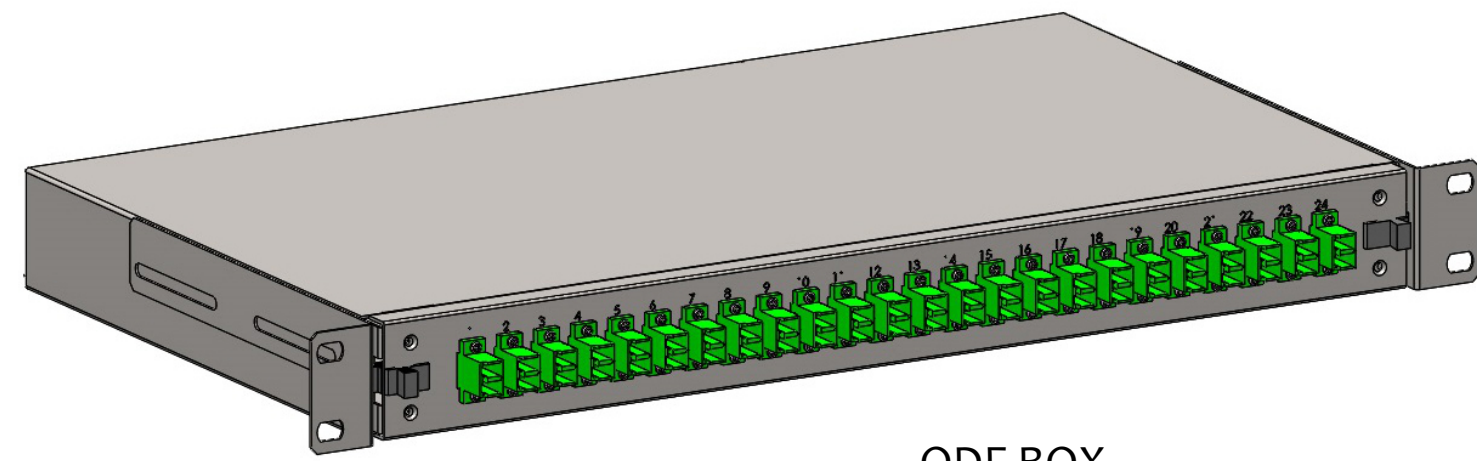

ODF BOX  
ISOMETRIC VIEW

ODF BOX  
ISOMETRIC VIEW

06x LCD

12x LCD

24x LCD

24x LCQ

ORDERING CODE

OXXX-LXX-XXX

- GRY grey body, BLK black body
- 1 SX adapter, 2 DX adapter, 4 QD adapter
- L LC [ADAPTERS] \*
- B blue, G green, A aqua, M magenta [adapter color]
- 12 12F, 24 24F, 48 48F, 72 72F
- O ODF
- \* OTHER TYPES ON REQUEST

REVISION-DATE: A - 24.10.2019 New drawing	CHANGE:	DRAWN BY, DATE: M.Ruzbrsky 2019/10/24	TITLE: LC PATCHPANEL 1U WITH ADAPTERS		
REVISION-DATE:	CHANGE:	CHECKED BY, DATE: Pavlov/Matúš 2019/10/24			
REVISION-DATE:	CHANGE:	APPROVED BY, DATE: I.Brestovanská 2019/10/24	PRODUCT SPECIFICATION: -	DIMENSIONS IN MM UNLESS SPECIFIED	SCALE: NO SCALE
REVISION-DATE: X - DD.MM.YYYY	CHANGE:	PRODUCT NUMBER: OXXX-XXX-XXX	DRAWING NUMBER: 1-S-2987_2_A	SHEET NO. 1 of 1	
A			THIS DRAWING CONTAINS INFORMATION THAT IS PROPRIETARY TO SYLEX s.r.o AND ANY USE WITHOUT PRIOR WRITTEN PERMISSION IS PROHIBITED		
			SIZE A3		