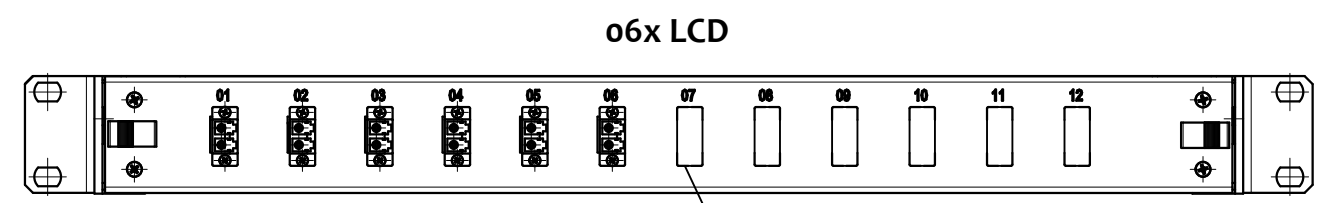

ODF BOX  
ISOMETRIC VIEW

ODF BOX  
ISOMETRIC VIEW

06x LCD

12x LCD

24x LCD

24x LCQ

ORDERING CODE

OXXX-LXX-XXX

- GRY grey body, BLK black body
- 1 SX adapter, 2 DX adapter, 4 QD adapter
- L LC [ADAPTERS] \*
- B blue, G green, A aqua, M magenta [adapter color]
- 12 12F, 24 24F, 48 48F, 72 72F
- O ODF
- \* OTHER TYPES ON REQUEST

REVISION-DATE: A - 24.10.2019 New drawing	CHANGE:	DRAWN BY, DATE: M.Ruzbrsky 2019/10/24	TITLE: LC PATCHPANEL 1U WITH ADAPTERS		
REVISION-DATE:	CHANGE:	CHECKED BY, DATE: Pavlov/Matúš 2019/10/24			
REVISION-DATE:	CHANGE:	APPROVED BY, DATE: I.Brestovanská 2019/10/24	PRODUCT SPECIFICATION: -	DIMENSIONS IN MM UNLESS SPECIFIED	SCALE: NO SCALE
REVISION-DATE: X - DD.MM.YYYY	CHANGE:	PRODUCT NUMBER: OXXX-XXX-XXX	DRAWING NUMBER: 1-S-2987_2_A	SHEET NO. 1 of 1	
A			THIS DRAWING CONTAINS INFORMATION THAT IS PROPRIETARY TO SYLEX s.r.o AND ANY USE WITHOUT PRIOR WRITTEN PERMISSION IS PROHIBITED		
			SIZE A3		