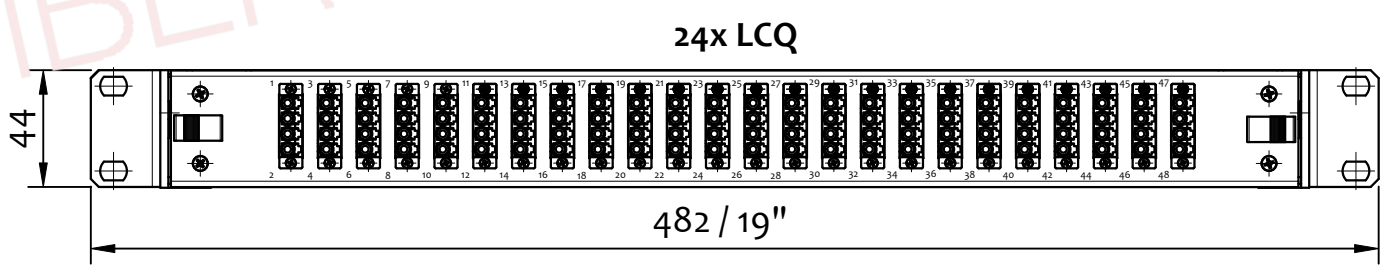

ODF BOX  
ISOMETRIC VIEW

ODF BOX  
ISOMETRIC VIEW

06x LCD

12x LCD

24x LCD

24x LCQ

ORDERING CODE

OXXX-LXX-XXX

- GRY grey body, BLK black body
- 1 SX adapter, 2 DX adapter, 4 QD adapter
- L LC [ADAPTERS] \*
- B blue, G green, A aqua, M magenta [adapter color]
- 12 12F, 24 24F, 48 48F, 72 72F
- O ODF
- \* OTHER TYPES ON REQUEST

REVISION-DATE: A - 24.10.2019 New drawing	CHANGE:	DRAWN BY, DATE: M.Ruzbrsky 2019/10/24	TITLE: LC PATCHPANEL 1U WITH ADAPTERS		
REVISION-DATE:	CHANGE:	CHECKED BY, DATE: Pavlov/Matúš 2019/10/24			
REVISION-DATE:	CHANGE:	APPROVED BY, DATE: I.Brestovanská 2019/10/24	PRODUCT SPECIFICATION: -	DIMENSIONS IN MM UNLESS SPECIFIED	SCALE: NO SCALE
REVISION-DATE: X - DD.MM.YYYY	CHANGE:	PRODUCT NUMBER: OXXX-XXX-XXX	DRAWING NUMBER: 1-S-2987_2_A	SHEET NO. 1 of 1	
A			THIS DRAWING CONTAINS INFORMATION THAT IS PROPRIETARY TO SYLEX s.r.o AND ANY USE WITHOUT PRIOR WRITTEN PERMISSION IS PROHIBITED		
			SIZE A3		