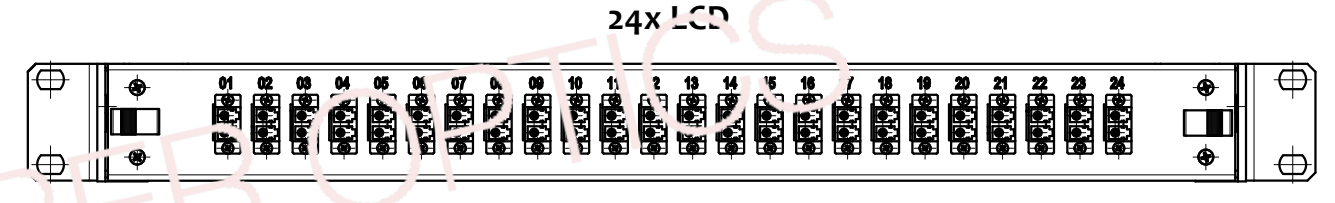

ODF BOX  
ISOMETRIC VIEW

ODF BOX  
ISOMETRIC VIEW

06x LCD

12x LCD

24x LCD

24x LCQ

ORDERING CODE

OXXX-LXX-XXX

- GRY grey body, BLK black body
- 1 SX adapter, 2 DX adapter, 4 QD adapter
- L LC [ADAPTERS] \*
- B blue, G green, A aqua, M magenta [adapter color]
- 12 12F, 24 24F, 48 48F, 72 72F
- O ODF
- \* OTHER TYPES ON REQUEST

REVISION-DATE: A - 24.10.2019 New drawing	CHANGE:	DRAWN BY, DATE: M.Ruzbrsky 2019/10/24	TITLE: LC PATCHPANEL 1U WITH ADAPTERS		
REVISION-DATE:	CHANGE:	CHECKED BY, DATE: Pavlov/Matúš 2019/10/24			
REVISION-DATE:	CHANGE:	APPROVED BY, DATE: I.Brestovanská 2019/10/24	PRODUCT SPECIFICATION: -	DIMENSIONS IN MM UNLESS SPECIFIED	SCALE: NO SCALE
REVISION-DATE: X - DD.MM.YYYY	CHANGE:	PRODUCT NUMBER: OXXX-XXX-XXX	DRAWING NUMBER: 1-S-2987_2_A	SHEET NO. 1 of 1	
A			THIS DRAWING CONTAINS INFORMATION THAT IS PROPRIETARY TO SYLEX s.r.o AND ANY USE WITHOUT PRIOR WRITTEN PERMISSION IS PROHIBITED		
			SIZE A3		