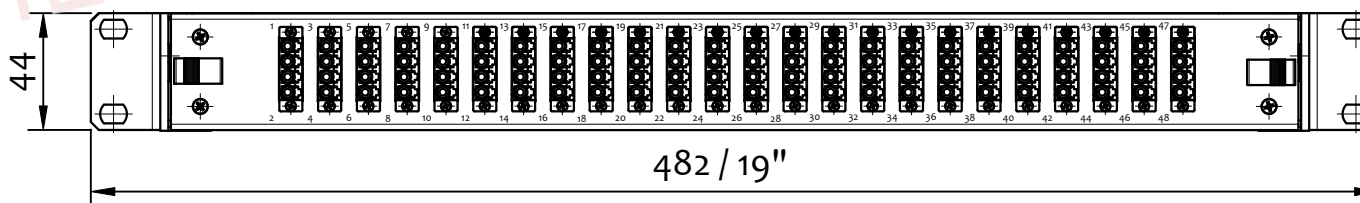

ODF BOX
ISOMETRIC VIEW

ODF BOX
ISOMETRIC VIEW

06x LCD

DUST CAP

12x LCD

24x LCD

24x LCQ

482 / 19"

ORDERING CODE

OXXX-LXX-XXX

- GRY grey body, BLK black body
- 1 SX adapter, 2 DX adapter, 4 QD adapter
- L LC/UPC, A LC/APC [PIGTAILS] *
- L LC [ADAPTERS] *
- 9 OS2, 4 OM4
- 12 12F, 24 24F, 48 48F, 72 72F, 96 96F, AA 144F, AB 192F
- O ODF
- * OTHER TYPES ON REQUEST

REVISION-DATE: A - 24.10.2019 New drawing	CHANGE:	DRAWN BY, DATE: M.Ruzbrsky 2019/10/24	TITLE: LC PATCHPANEL 1U FULLY LOADED		
REVISION-DATE:	CHANGE:	CHECKED BY, DATE: Pavlov/Matúš 2019/10/24			
REVISION-DATE:	CHANGE:	APPROVED BY, DATE: I.Brestovanská 2019/10/24	PRODUCT SPECIFICATION: -	DIMENSIONS IN MM UNLESS SPECIFIED	SCALE: NO SCALE
REVISION-DATE: X - DD.MM.YYYY	CHANGE:	PRODUCT NUMBER: OXXX-XXX-XXX	DRAWING NUMBER: 1-S-2987_1_A	SHEET NO. 1 of 1	
A			THIS DRAWING CONTAINS INFORMATION THAT IS PROPRIETARY TO SYLEX s.r.o AND ANY USE WITHOUT PRIOR WRITTEN PERMISSION IS PROHIBITED		
			SIZE A3		