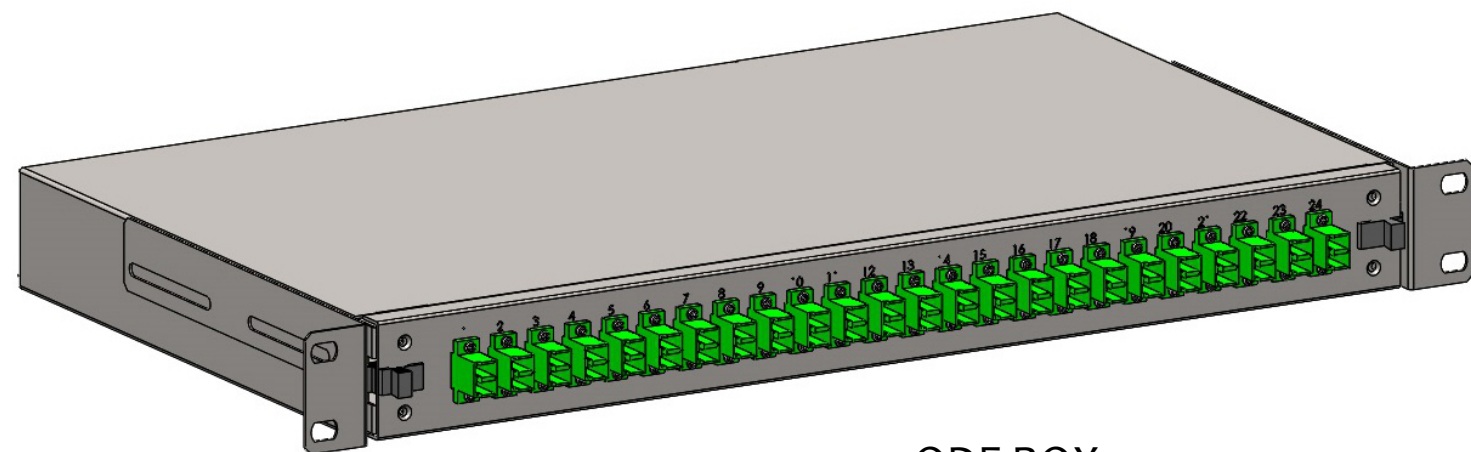

ODF BOX
ISOMETRIC VIEW

ODF BOX
ISOMETRIC VIEW

06x LCD

DUST CAP

12x LCD

24x LCD

24x LCQ

482 / 19"

ORDERING CODE

OXXX-LXX-XXX

- GRY grey body, BLK black body
- 1 SX adapter, 2 DX adapter, 4 QD adapter
- L LC/UPC, A LC/APC [PIGTAILS] *
- L LC [ADAPTERS] *
- 9 OS2, 4 OM4
- 12 12F, 24 24F, 48 48F, 72 72F, 96 96F, AA 144F, AB 192F
- O ODF
- * OTHER TYPES ON REQUEST

REVISION-DATE: A - 24.10.2019 New drawing	CHANGE:	DRAWN BY, DATE: M.Ruzbrsky 2019/10/24	TITLE: LC PATCHPANEL 1U FULLY LOADED		
REVISION-DATE:	CHANGE:	CHECKED BY, DATE: Pavlov/Matúš 2019/10/24			
REVISION-DATE:	CHANGE:	APPROVED BY, DATE: I.Brestovanská 2019/10/24	PRODUCT SPECIFICATION: -	DIMENSIONS IN MM UNLESS SPECIFIED	SCALE: NO SCALE
REVISION-DATE: X - DD.MM.YYYY	CHANGE:	PRODUCT NUMBER: OXXX-XXX-XXX	DRAWING NUMBER: 1-S-2987_1_A	SHEET NO. 1 of 1	
A			THIS DRAWING CONTAINS INFORMATION THAT IS PROPRIETARY TO SYLEX s.r.o AND ANY USE WITHOUT PRIOR WRITTEN PERMISSION IS PROHIBITED		
			SIZE A3		