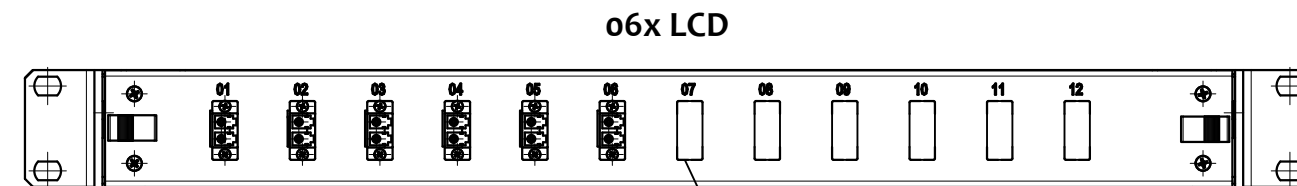

ODF BOX
ISOMETRIC VIEW

ODF BOX
ISOMETRIC VIEW

06x LCD

DUST CAP

12x LCD

24x LCD

24x LCQ

482 / 19"

ORDERING CODE

OXXX-LXX-XXX

- GRY grey body, BLK black body
- 1 SX adapter, 2 DX adapter, 4 QD adapter
- L LC/UPC, A LC/APC [PIGTAILS] *
- L LC [ADAPTERS] *
- 9 OS2, 4 OM4
- 12 12F, 24 24F, 48 48F, 72 72F, 96 96F, AA 144F, AB 192F
- O ODF
- * OTHER TYPES ON REQUEST

REVISION-DATE: A - 24.10.2019 New drawing	CHANGE:	DRAWN BY, DATE: M.Ruzbrsky 2019/10/24	TITLE: LC PATCHPANEL 1U FULLY LOADED		
REVISION-DATE:	CHANGE:	CHECKED BY, DATE: Pavlov/Matúš 2019/10/24			
REVISION-DATE:	CHANGE:	APPROVED BY, DATE: I.Brestovanská 2019/10/24	PRODUCT SPECIFICATION: -	DIMENSIONS IN MM UNLESS SPECIFIED	SCALE: NO SCALE
REVISION-DATE: X - DD.MM.YYYY	CHANGE:	PRODUCT NUMBER: OXXX-XXX-XXX	DRAWING NUMBER: 1-S-2987_1_A	SHEET NO. 1 of 1	
A			THIS DRAWING CONTAINS INFORMATION THAT IS PROPRIETARY TO SYLEX s.r.o AND ANY USE WITHOUT PRIOR WRITTEN PERMISSION IS PROHIBITED		
			SIZE A3		