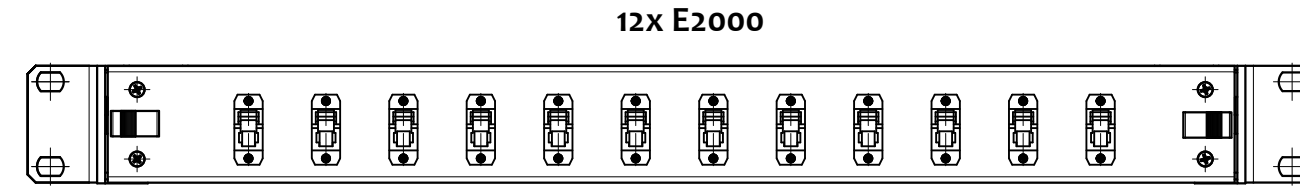

ODF BOX
ISOMETRIC VIEW

06x E2000

DUST CAP

12x E2000

24x E2000

482 / 19"

ORDERING CODE

OXXX-CCX-XXX

- GRY grey body, BLK black body
 - 1 SX adapter
 - C E2000/APC [PIGTAILS] *
 - C E2000 [ADAPTERS] *
 - 9 OS2 *
 - 12 12F, 24 24F, 48 48F, 72 72F, 96 96F, AA 144F
 - O ODF
- * OTHER TYPES ON REQUEST

ODF BOX
ISOMETRIC VIEW

REVISION-DATE: A - 24.10.2019	CHANGE:	DRAWN BY, DATE: M.Ruzbrsky 2019/10/24	TITLE: E2000 PATCHPANEL 1U FULLY LOADED		
New drawing		CHECKED BY, DATE: Pavlov/Matúš 2019/10/24			
REVISION-DATE:	CHANGE:	APPROVED BY, DATE: I.Brestovanská 2019/10/24	PRODUCT SPECIFICATION: -	DIMENSIONS IN MM UNLESS SPECIFIED	SCALE: NO SCALE
REVISION-DATE: X - DD.MM.YYYY	CHANGE:	PRODUCT NUMBER: OXXX-XXX-XXX	DRAWING NUMBER: 1-S-7400_1_A	SHEET NO. 1 of 1	
		THIS DRAWING CONTAINS INFORMATION THAT IS PROPRIETARY TO SYLEX s.r.o AND ANY USE WITHOUT PRIOR WRITTEN PERMISSION IS PROHIBITED			SIZE A3