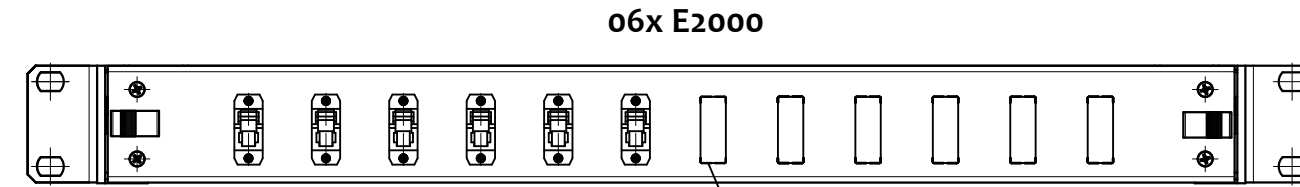

ODF BOX
ISOMETRIC VIEW

06x E2000

DUST CAP

12x E2000

24x E2000

482 / 19"

ORDERING CODE

OXXX-CCX-XXX

- GRY grey body, BLK black body
 - 1 SX adapter
 - C E2000/APC [PIGTAILS] *
 - C E2000 [ADAPTERS] *
 - 9 OS2 *
 - 12 12F, 24 24F, 48 48F, 72 72F, 96 96F, AA 144F
 - O ODF
- * OTHER TYPES ON REQUEST

ODF BOX
ISOMETRIC VIEW

REVISION-DATE: A - 24.10.2019	CHANGE:	DRAWN BY, DATE: M.Ruzbrsky 2019/10/24	TITLE: E2000 PATCHPANEL 1U FULLY LOADED		
New drawing		CHECKED BY, DATE: Pavlov/Matúš 2019/10/24			
REVISION-DATE:	CHANGE:	APPROVED BY, DATE: I.Brestovanská 2019/10/24	PRODUCT SPECIFICATION: -	DIMENSIONS IN MM UNLESS SPECIFIED	SCALE: NO SCALE
REVISION-DATE: X - DD.MM.YYYY	CHANGE:	PRODUCT NUMBER: OXXX-XXX-XXX	DRAWING NUMBER: 1-S-7400_1_A	SHEET NO. 1 of 1	
		THIS DRAWING CONTAINS INFORMATION THAT IS PROPRIETARY TO SYLEX s.r.o AND ANY USE WITHOUT PRIOR WRITTEN PERMISSION IS PROHIBITED			SIZE A3