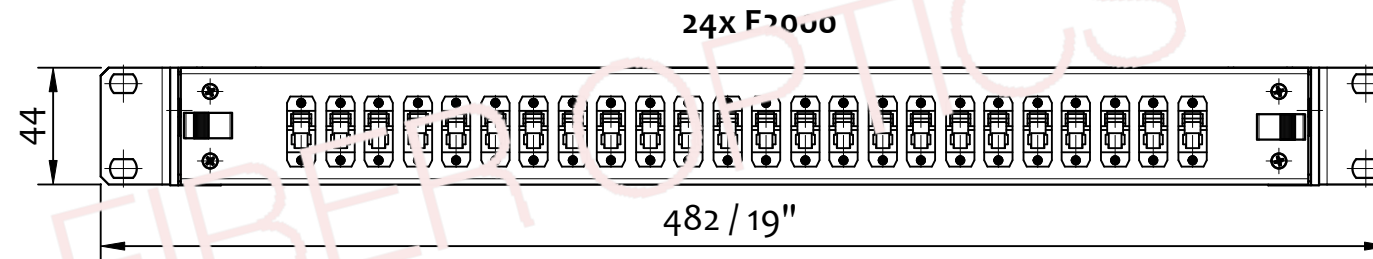

ODF BOX
ISOMETRIC VIEW

06x E2000

DUST CAP

12x E2000

24x E2000

482 / 19"

ORDERING CODE

OXXX-CCX-XXX

- GRY grey body, BLK black body
 - 1 SX adapter
 - C E2000/APC [PIGTAILS] *
 - C E2000 [ADAPTERS] *
 - 9 OS2 *
 - 12 12F, 24 24F, 48 48F, 72 72F, 96 96F, AA 144F
 - O ODF
- * OTHER TYPES ON REQUEST

ODF BOX
ISOMETRIC VIEW

REVISION-DATE: A - 24.10.2019	CHANGE:	DRAWN BY, DATE: M.Ruzbrsky 2019/10/24	TITLE: E2000 PATCHPANEL 1U FULLY LOADED		
New drawing		CHECKED BY, DATE: Pavlov/Matúš 2019/10/24			
REVISION-DATE:	CHANGE:	APPROVED BY, DATE: I.Brestovanská 2019/10/24	PRODUCT SPECIFICATION: -	DIMENSIONS IN MM UNLESS SPECIFIED	SCALE: NO SCALE
REVISION-DATE: X - DD.MM.YYYY	CHANGE:	PRODUCT NUMBER: OXXX-XXX-XXX	DRAWING NUMBER: 1-S-7400_1_A	SHEET NO. 1 of 1	
		THIS DRAWING CONTAINS INFORMATION THAT IS PROPRIETARY TO SYLEX s.r.o AND ANY USE WITHOUT PRIOR WRITTEN PERMISSION IS PROHIBITED			SIZE A3