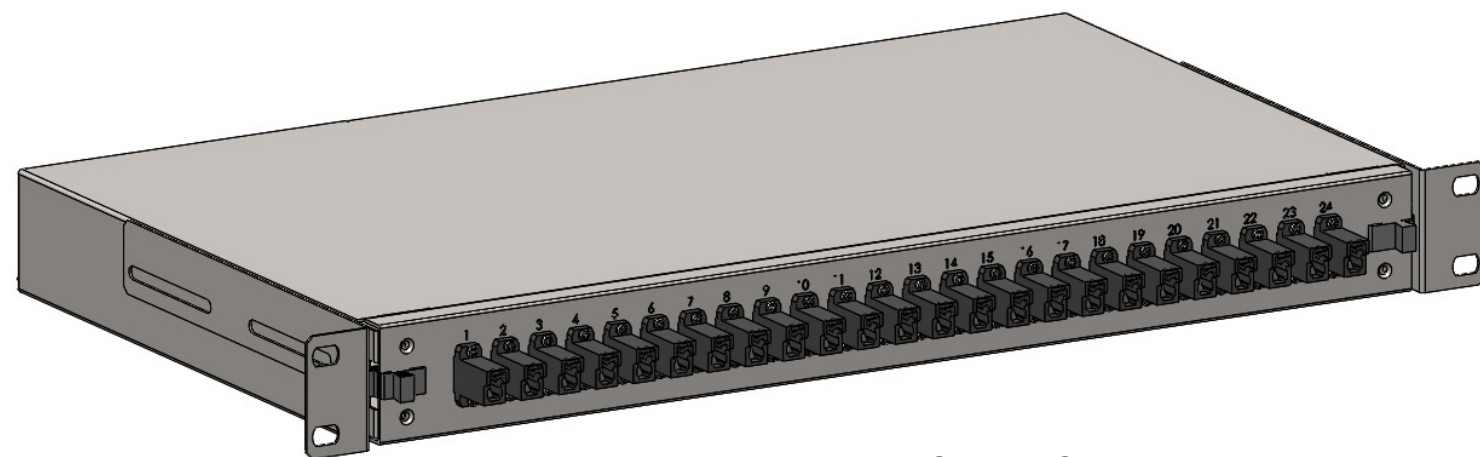

ODF BOX
ISOMETRIC VIEW

06x E2000

DUST CAP

12x E2000

24x E2000

482 / 19"

ORDERING CODE

OXXX-CCX-XXX

- GRY grey body, BLK black body
 - 1 SX adapter
 - C E2000/APC [PIGTAILS] *
 - C E2000 [ADAPTERS] *
 - 9 OS2 *
 - 12 12F, 24 24F, 48 48F, 72 72F, 96 96F, AA 144F
 - O ODF
- * OTHER TYPES ON REQUEST

ODF BOX
ISOMETRIC VIEW

REVISION-DATE: A - 24.10.2019	CHANGE:	DRAWN BY, DATE: M.Ruzbrsky 2019/10/24	TITLE: E2000 PATCHPANEL 1U FULLY LOADED		
New drawing		CHECKED BY, DATE: Pavlov/Matúš 2019/10/24			
REVISION-DATE:	CHANGE:	APPROVED BY, DATE: I.Brestovanská 2019/10/24	PRODUCT SPECIFICATION: -	DIMENSIONS IN MM UNLESS SPECIFIED	SCALE: NO SCALE
REVISION-DATE: X - DD.MM.YYYY	CHANGE:	PRODUCT NUMBER: OXXX-XXX-XXX	DRAWING NUMBER: 1-S-7400_1_A	SHEET NO. 1 of 1	
		THIS DRAWING CONTAINS INFORMATION THAT IS PROPRIETARY TO SYLEX s.r.o AND ANY USE WITHOUT PRIOR WRITTEN PERMISSION IS PROHIBITED			SIZE A3