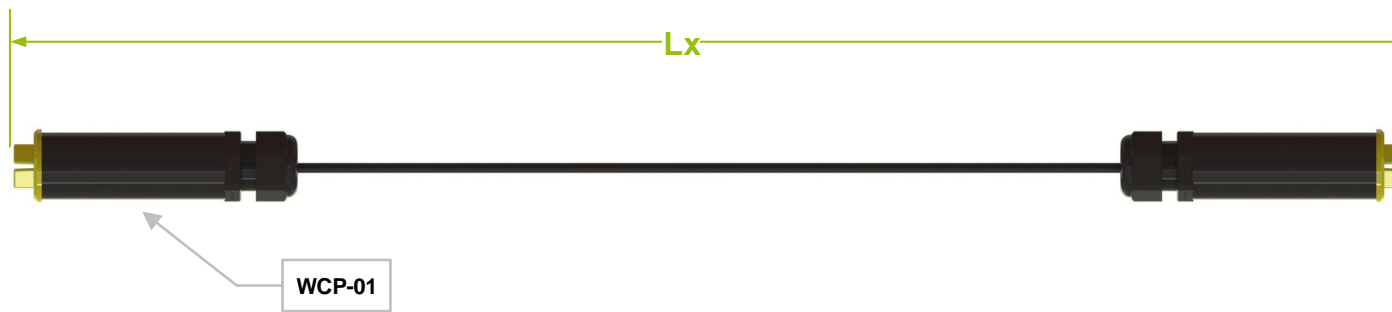

# Product dimensions:

WCP-01 must be installed during connector termination.  
It is not possible to put it on afterwards.

Parameter	Length	Tolerance
Lx	Custom-defined length	±xx mm
		
ALL DIMENSIONS IN MM (UNLESS SPECIFIED)		
DRAWN DATE : 27.10.2016	TITLE	
VERSION : 01	WPA-01 Watertight patchcord cable OD: 3mm, 1-fiber	
REVISION : 00	SHEET 1 OF 1	SCALE NONE
THIS DRAWING CONTAINS INFORMATION THAT IS PROPERTY OF SYLEX s.r.l. AND SHOULD NOT BE USED WITHOUT WRITTEN PERMISSION		