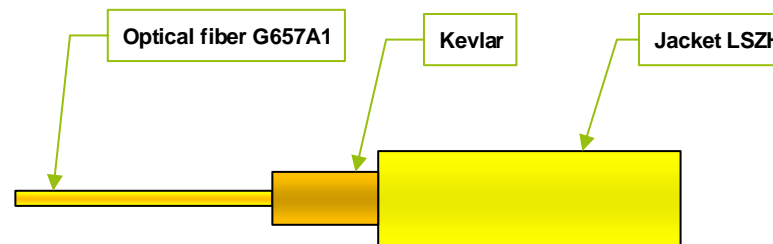

# Product dimensions:

Parameter	Length	Tolerance
Lx	Custom-defined length	±xx mm

ALL DIMENSIONS IN MM (UNLESS SPECIFIED)

DRAWN DATE : 2.10.2015	TITLE		
VERSION : 01	SPA-02 Standard patchcord cable OD: 1,8mm, 1-fiber		
REVISION : 00	SHEET	1 OF 1	SCALE NONE