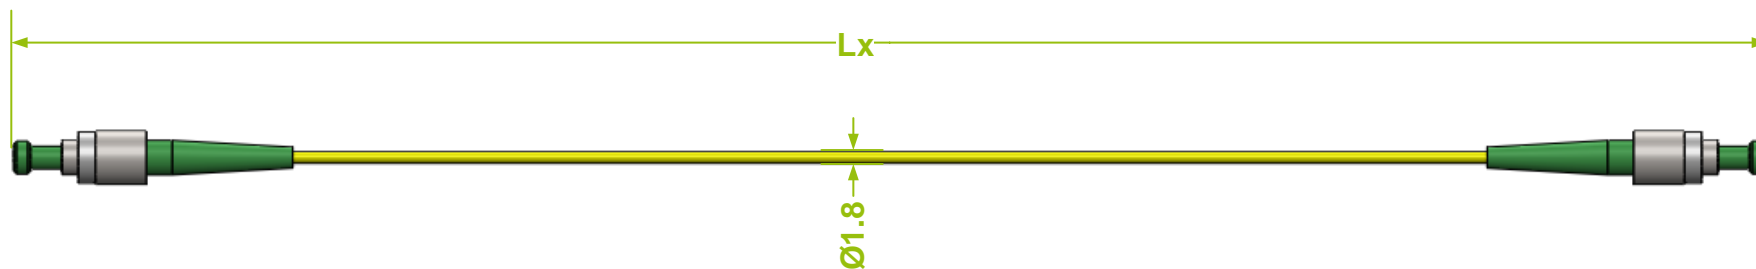

# Product dimensions:

Parameter	Length	Tolerance
Lx	Custom-defined length	±xx mm

ALL DIMENSIONS IN MM (UNLESS SPECIFIED)

DRAWN DATE : 2.10.2015	TITLE		
VERSION : 01	SPA-02 Standard patchcord cable OD: 1,8mm, 1-fiber		
REVISION : 00	SHEET	1 OF 1	SCALE NONE