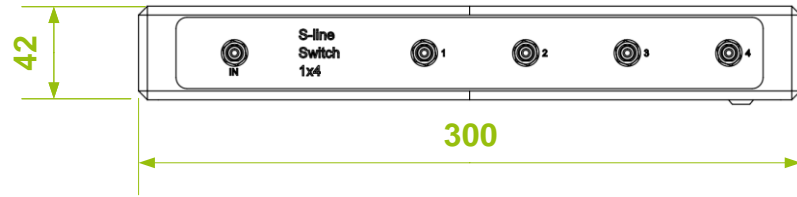

Front view

Top view

Side view

Real product example

Rear view

ALL DIMENSIONS IN MM (UNLESS SPECIFIED)

DRAWN DATE : 24.7.2018

VERSION : 01

REVISION : 00

TITLE

**SWS-04 S-line Switch 1x4 Product dimensions**

SHEET

**1 OF 1**

SCALE

**NONE**

THIS DRAWING CONTAINS INFORMATION THAT IS PROPERTY OF SYLEX s.r.o. AND SHOULD NOT BE USED WITHOUT WRITTEN PERMISSION