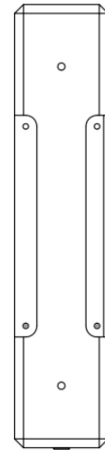

Front view

Top view

Side view

Real product example

Rear view

ALL DIMENSIONS IN MM (UNLESS SPECIFIED)

DRAWN DATE : 24.7.2018

VERSION : 01

REVISION : 00

TITLE

**SWS-04 S-line Switch 1x4 Product dimensions**

SHEET

**1 OF 1**

SCALE

**NONE**

THIS DRAWING CONTAINS INFORMATION THAT IS PROPERTY OF SYLEX s.r.o. AND SHOULD NOT BE USED WITHOUT WRITTEN PERMISSION