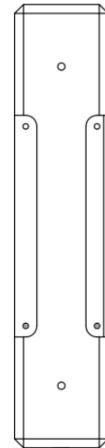

Front view

Top view

Side view

Real product example

Rear view

ALL DIMENSIONS IN MM (UNLESS SPECIFIED)

DRAWN DATE : 10.2.2016

VERSION : 01

REVISION : 00

TITLE

SWD-04 S-line Switch 1x4D Product dimensions

SHEET 1 OF 1

SCALE NONE

THIS DRAWING CONTAINS INFORMATION THAT IS PROPERTY OF SYLEX s.r.o. AND SHOULD NOT BE USED WITHOUT WRITTEN PERMISSION