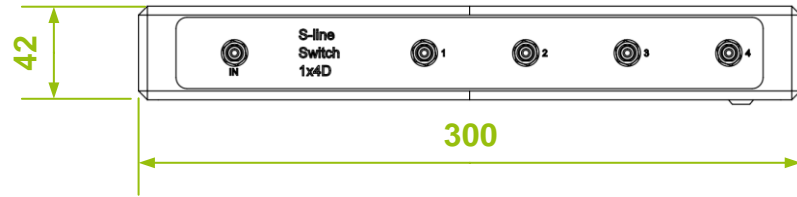

Front view

Top view

Side view

Real product example

Rear view

ALL DIMENSIONS IN MM (UNLESS SPECIFIED)

DRAWN DATE : 10.2.2016

VERSION : 01

REVISION : 00

TITLE

SWD-04 S-line Switch 1x4D Product dimensions

SHEET 1 OF 1

SCALE NONE

THIS DRAWING CONTAINS INFORMATION THAT IS PROPERTY OF SYLEX s.r.o. AND SHOULD NOT BE USED WITHOUT WRITTEN PERMISSION