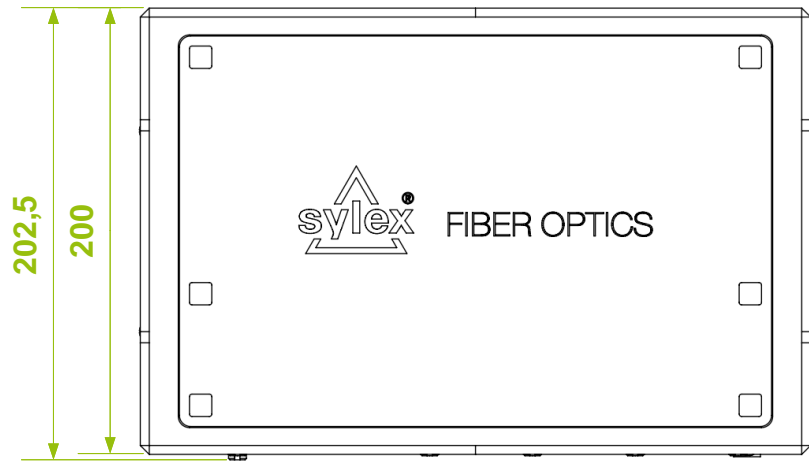

Front view

Top view

Side view

Real product example  
(Illustrative photo)

Rear view

ALL DIMENSIONS IN MM (UNLESS SPECIFIED)

DRAWN DATE : 10.2.2016		TITLE	
VERSION : 01		SWS-36 S-line Switch 1x36 Product dimensions	
REVISION : 00	SHEET	1 OF 1	SCALE NONE