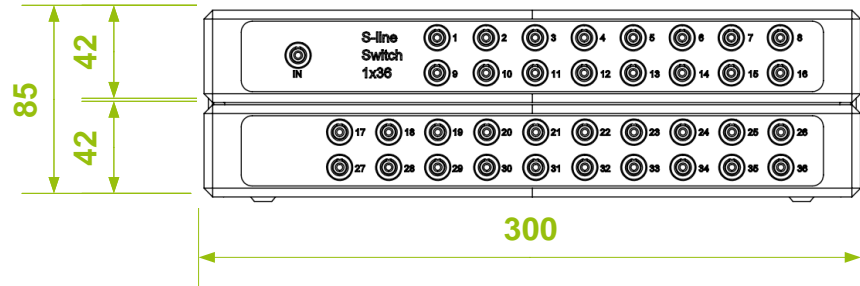

Front view

Top view

Side view

Real product example  
(Illustrative photo)

Rear view

ALL DIMENSIONS IN MM (UNLESS SPECIFIED)

DRAWN DATE : 10.2.2016		TITLE	
VERSION : 01		SWS-36 S-line Switch 1x36 Product dimensions	
REVISION : 00	SHEET	1 OF 1	SCALE NONE