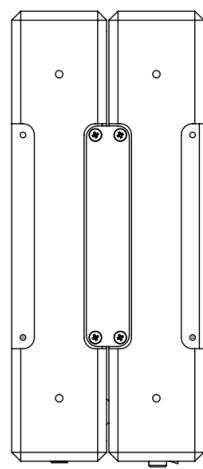

Front view

Top view

Side view

Real product example  
(Illustrative photo)

Rear view

ALL DIMENSIONS IN MM (UNLESS SPECIFIED)

DRAWN DATE : 10.2.2016		TITLE	
VERSION : 01		SWS-36 S-line Switch 1x36 Product dimensions	
REVISION : 00	SHEET	1 OF 1	SCALE NONE