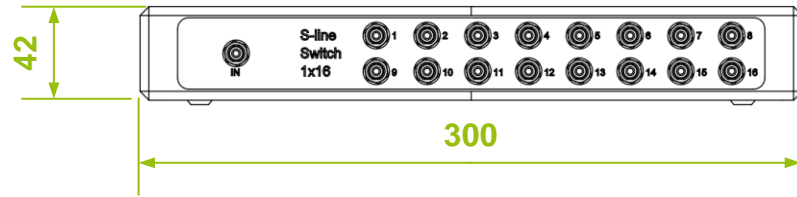

Front view

Top view

Side view

Real product example

Rear view

ALL DIMENSIONS IN MM (UNLESS SPECIFIED)

DRAWN DATE : 10.2.2016

VERSION : 01

REVISION : 00

TITLE

SWS-16 S-line Switch 1x16 Product dimensions

SHEET 1 OF 1

SCALE NONE

THIS DRAWING CONTAINS INFORMATION THAT IS PROPERTY OF SYLEX s.r.o. AND SHOULD NOT BE USED WITHOUT WRITTEN PERMISSION