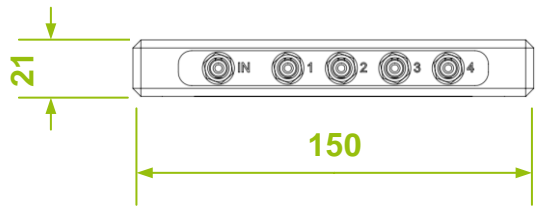

8 7 6 5 4 3 2 1

H
G
F
E
D
C
B
A

Front view

Top view

Side view

Real product example

Rear view

sylex® FIBER OPTICS

ALL DIMENSIONS IN MM (UNLESS SPECIFIED)			
DRAWN DATE : 10.2.2016	TITLE		
VERSION : 01	SPL-04 S-line Splitter 1x4 Product dimensions		
REVISION : 00	SHEET	1 OF 1	SCALE NONE
THIS DRAWING CONTAINS INFORMATION THAT IS PROPERTY OF SYLEX s.r.o. AND SHOULD NOT BE USED WITHOUT WRITTEN PERMISSION			