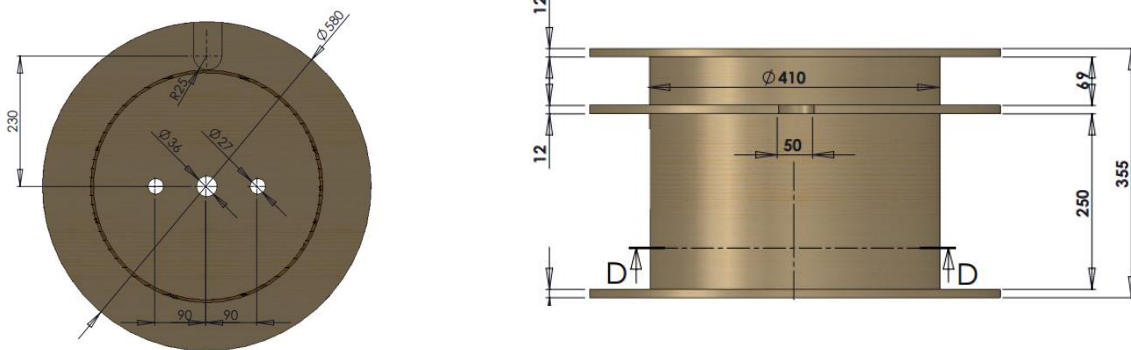

February 2016

Dear Sir or Madam,

Please accept this document as a formal notification that SYLEX will be gradually replacing the current standard type of cardboard reel (SIZE II) in the complete range of products where this reel is used. The current reel (SIZE II) has the following basic dimensions:

The new reel (POP-UP II) has the same dimensions and mechanical stability as the SIZE II reel – on top of that, it has the added a feature of **easy disassembly** after use, as shown in the following pictures:

With this feature, you can easily reduce the final volume of packaging waste by 88%.

For detailed information, please contact your primary SYLEX representative.

This change will be implemented through a gradual roll-out, coming into effect after stocks of current drums are depleted.