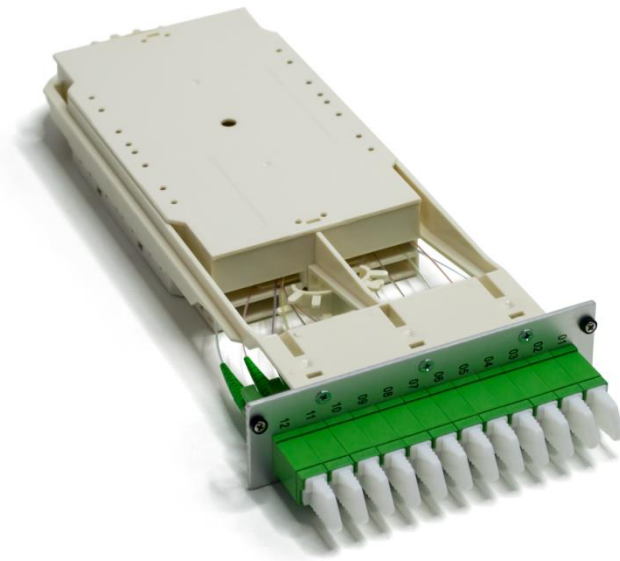

## 12xE2000 SIMPLEX WENDY SPLICE MODULE

### Basic characteristic

- ▲ 12 E2000 ports
- ▲ Used as a splitting point from back-bone cable to individual E2000 ports

### Parameters

Dimensions	129 x 268 x 35 mm
Material	Aluminum/ABS plastic
Colour	silver (frontpanel)/ RAL 9001 (body)
Fixation method	screws
Colour of E2000 adapters	blue (UPC), green (APC), black (OM3/OM4)
Capacity	12 fibers
Cable entry point	5mm speed pipe (from MTC D)
Optical performance	IL<0,25dB per connector, (@1310/1550nm) RL>50dB (UPC), RL>60dB (APC) per connector, (@1310/1550nm)